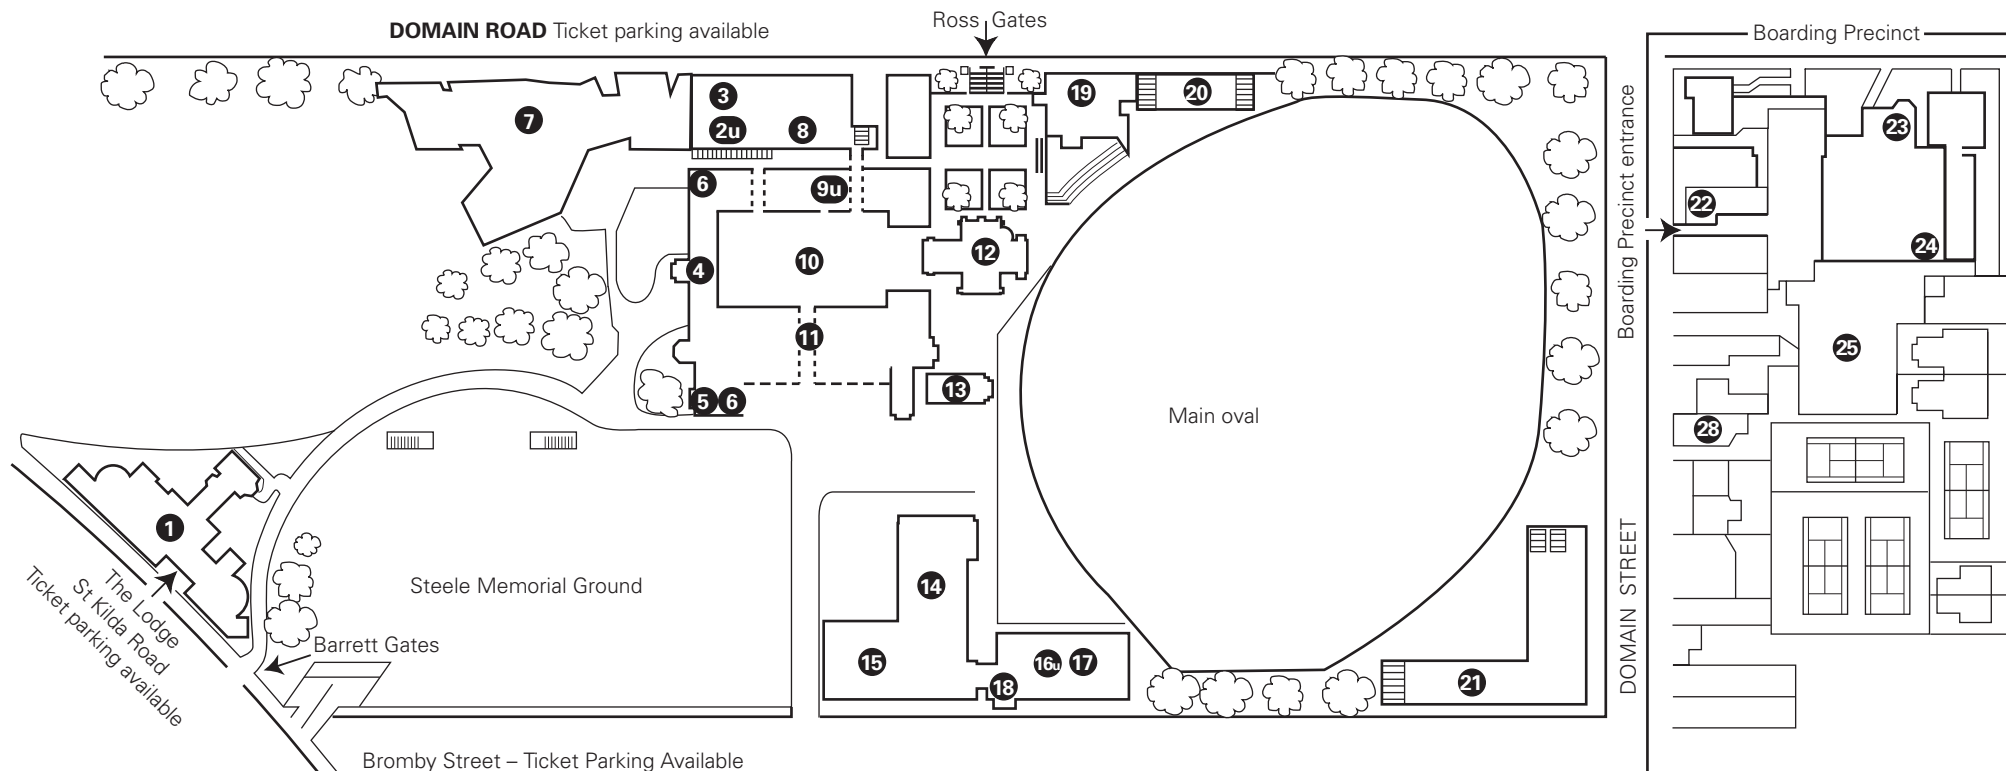

SENIOR SCHOOL CAMPUS MAP

- 1 The Lodge—Reception, Development Office & Admissions
 - 2u Financial Administration and Property Services
 - 3 Luxton Dining Hall
 - 4 Headmaster & Head of Senior School
 - 5 Ricketson Room
 - 6 Staff Toilets
 - 7 The Nigel Peck Centre for Learning and Leadership
 - 8 Printing Department
 - 9 Coleman Room
 - 10 Quadrangle
 - 11 Witherby Tower
 - 12 Chapel of St Peter
 - 13 Staff Common Room
 - 14 The Old Melburnians War Memorial Hall
 - 15 Shelmerdine Music Studio
 - 16u Peck Family Careers Centre
 - 17 Handbury Family Cafeteria
 - 18 Bookroom
 - 19 Rhoden Building
 - 20 Neill Building
 - 21 Bromby Building
 - 22 Health Centre
 - 23 Creswick - Years 7 & 8 boarders
 - 24 Boarding precinct - Years 9 to 12 boarders
 - 25 Strickland Physical Education Centre
 - 26 Myer Music School
 - 27 Motor Works (Creative Arts Centre)
 - 28 Uniform Shop 29 Domain Street
- u = upstairs